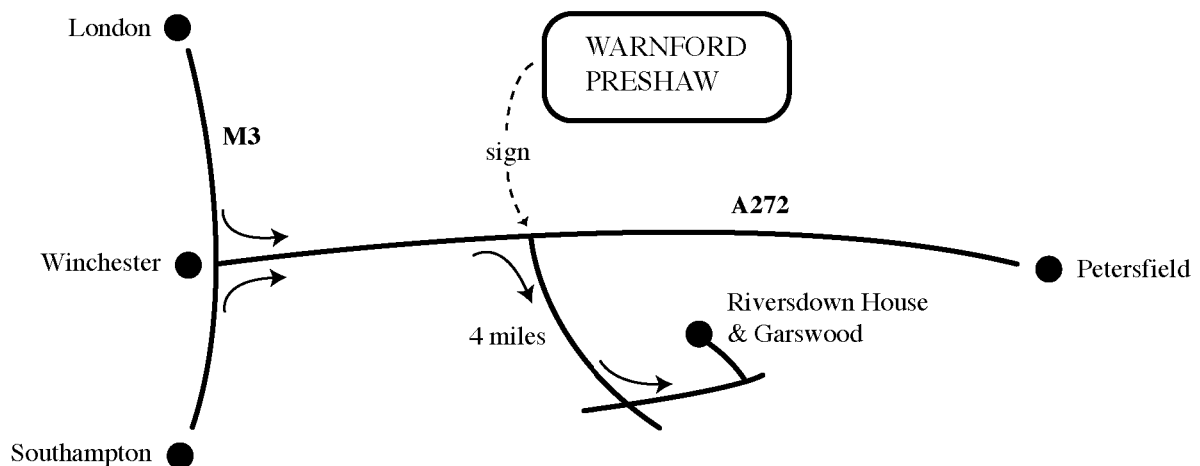

Directions to Riversdown House & Garswood via the M3 motorway

(If you get lost, call 07801 097 939)

1. Drive on the M3 towards Winchester.
2. Turn off the M3 at Winchester (junction 9 from the north, or junction 10 from the south) and follow signs to the A272.
3. After about 4 miles on the A272 itself (not the connecting roads) take a very small turning on the right sign-posted "Warnford / Preshaw".
4. Follow this road for 4 miles (you will go over various crossroads) and then take a small turning to the left, at a crossroads, signposted "Riversdown / Brockwood".
5. Go along this road for just under a mile and take the second turning on the left sign-posted "Riversdown House".
6. Follow the drive, go past a white building and car park on your right, take a right where the drive forks, and then you will come to a large building, Riversdown House. Park, go inside and ask to speak to a member of staff.

Other ways to find us:

Go to www.viamichelin.com or
www.theaa.com/travel and put in our
postcode (SO32 3LH)

Riversdown House
Warnford
Hampshire
SO32 3LH
United Kingdom

Tel. 07801 097 939 (+44 7801 097 939)
Email stay@crossculture.com
Web www.crossculture.com/stay